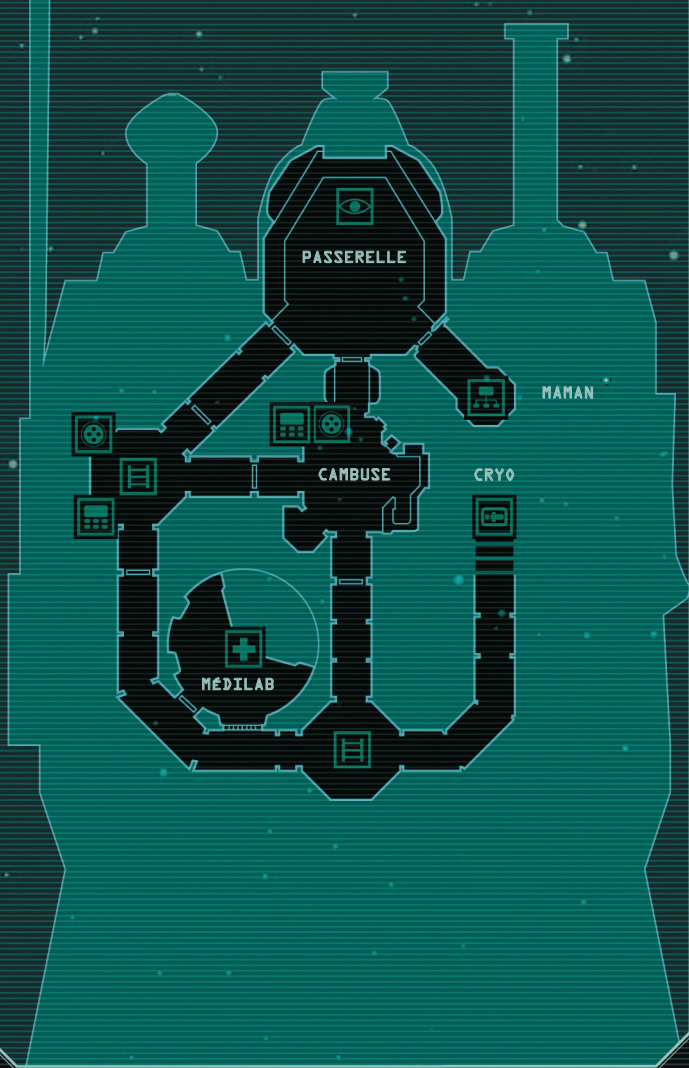

USCSS MONTERO

USCSS MONTERO  
CARGO COMMERCIAL

334 m

MONTERO - PONT A

PONT

WY-37B DAISY

34 m